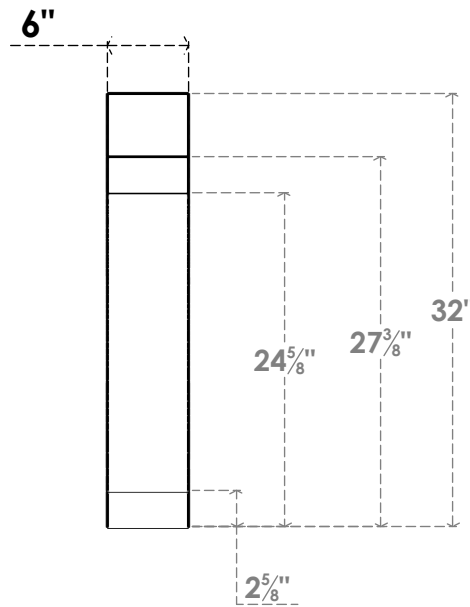

ITEM NUMBER: BRCPC060X24000X32000LEC

6"W X 24"D X 32"H LEGACY ARCHITECTURAL GRADE PVC CLOSED KNEE BRACE

SIDE PROFILE

FRONT PROFILE

ISOMETRIC

EKENA MILLWORK
2300 WEST MAIN ST.
CLARKSVILLE, TX 75426
TOLL FREE: 866-607-0453
WWW.EKENAMILLWORK.COM