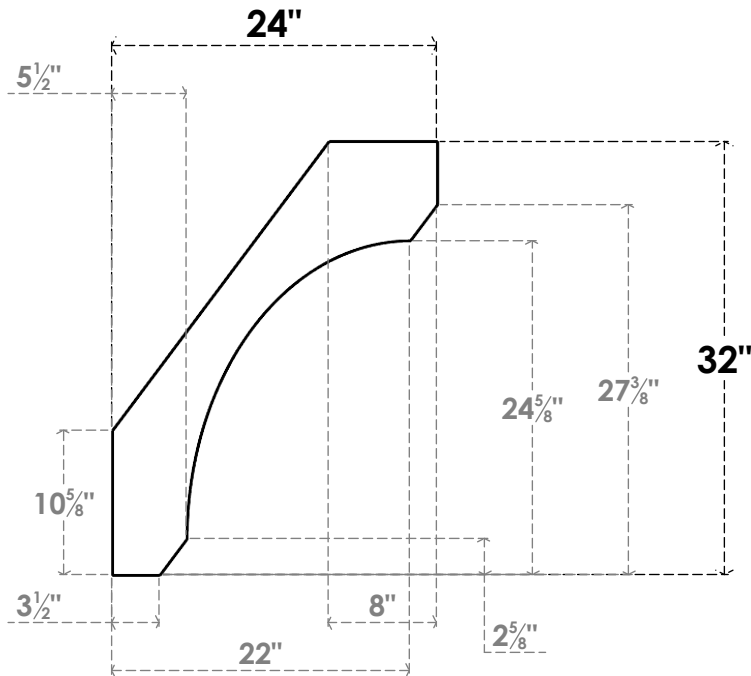

ITEM NUMBER: BRCPC060X24000X32000LEC

6"W X 24"D X 32"H LEGACY ARCHITECTURAL GRADE PVC CLOSED KNEE BRACE

SIDE PROFILE

FRONT PROFILE

ISOMETRIC

EKENA MILLWORK
2300 WEST MAIN ST.
CLARKSVILLE, TX 75426
TOLL FREE: 866-607-0453
WWW.EKENAMILLWORK.COM